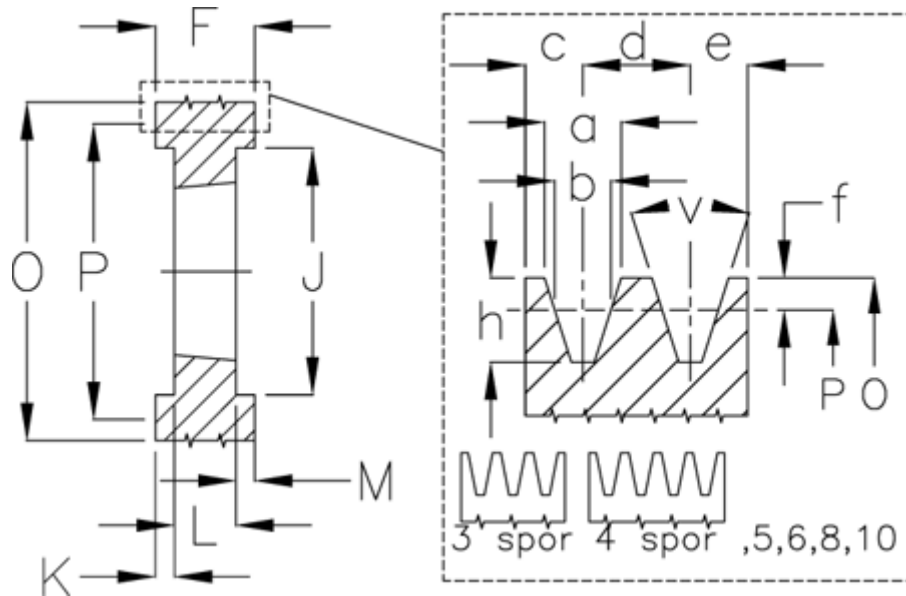

Article number: 604110016006

Description: V-belt pulley SPA 160/6 TL2517

Measures

a	= 12.7	For bush	= 2517	O	= 165.5
b	= 11.0	h	= 13.8	P	= 160
Bush ζ max	= 60	J	= 125	Type	= SPA
c	= 10.0	K	= 25	v	= 38 degrees
d	= 15.0	L	= 45		
e	= 10.0	m	= 25.0		
f	= 2.8	N	= -		
F	= 95	Number of ribs	= 6		